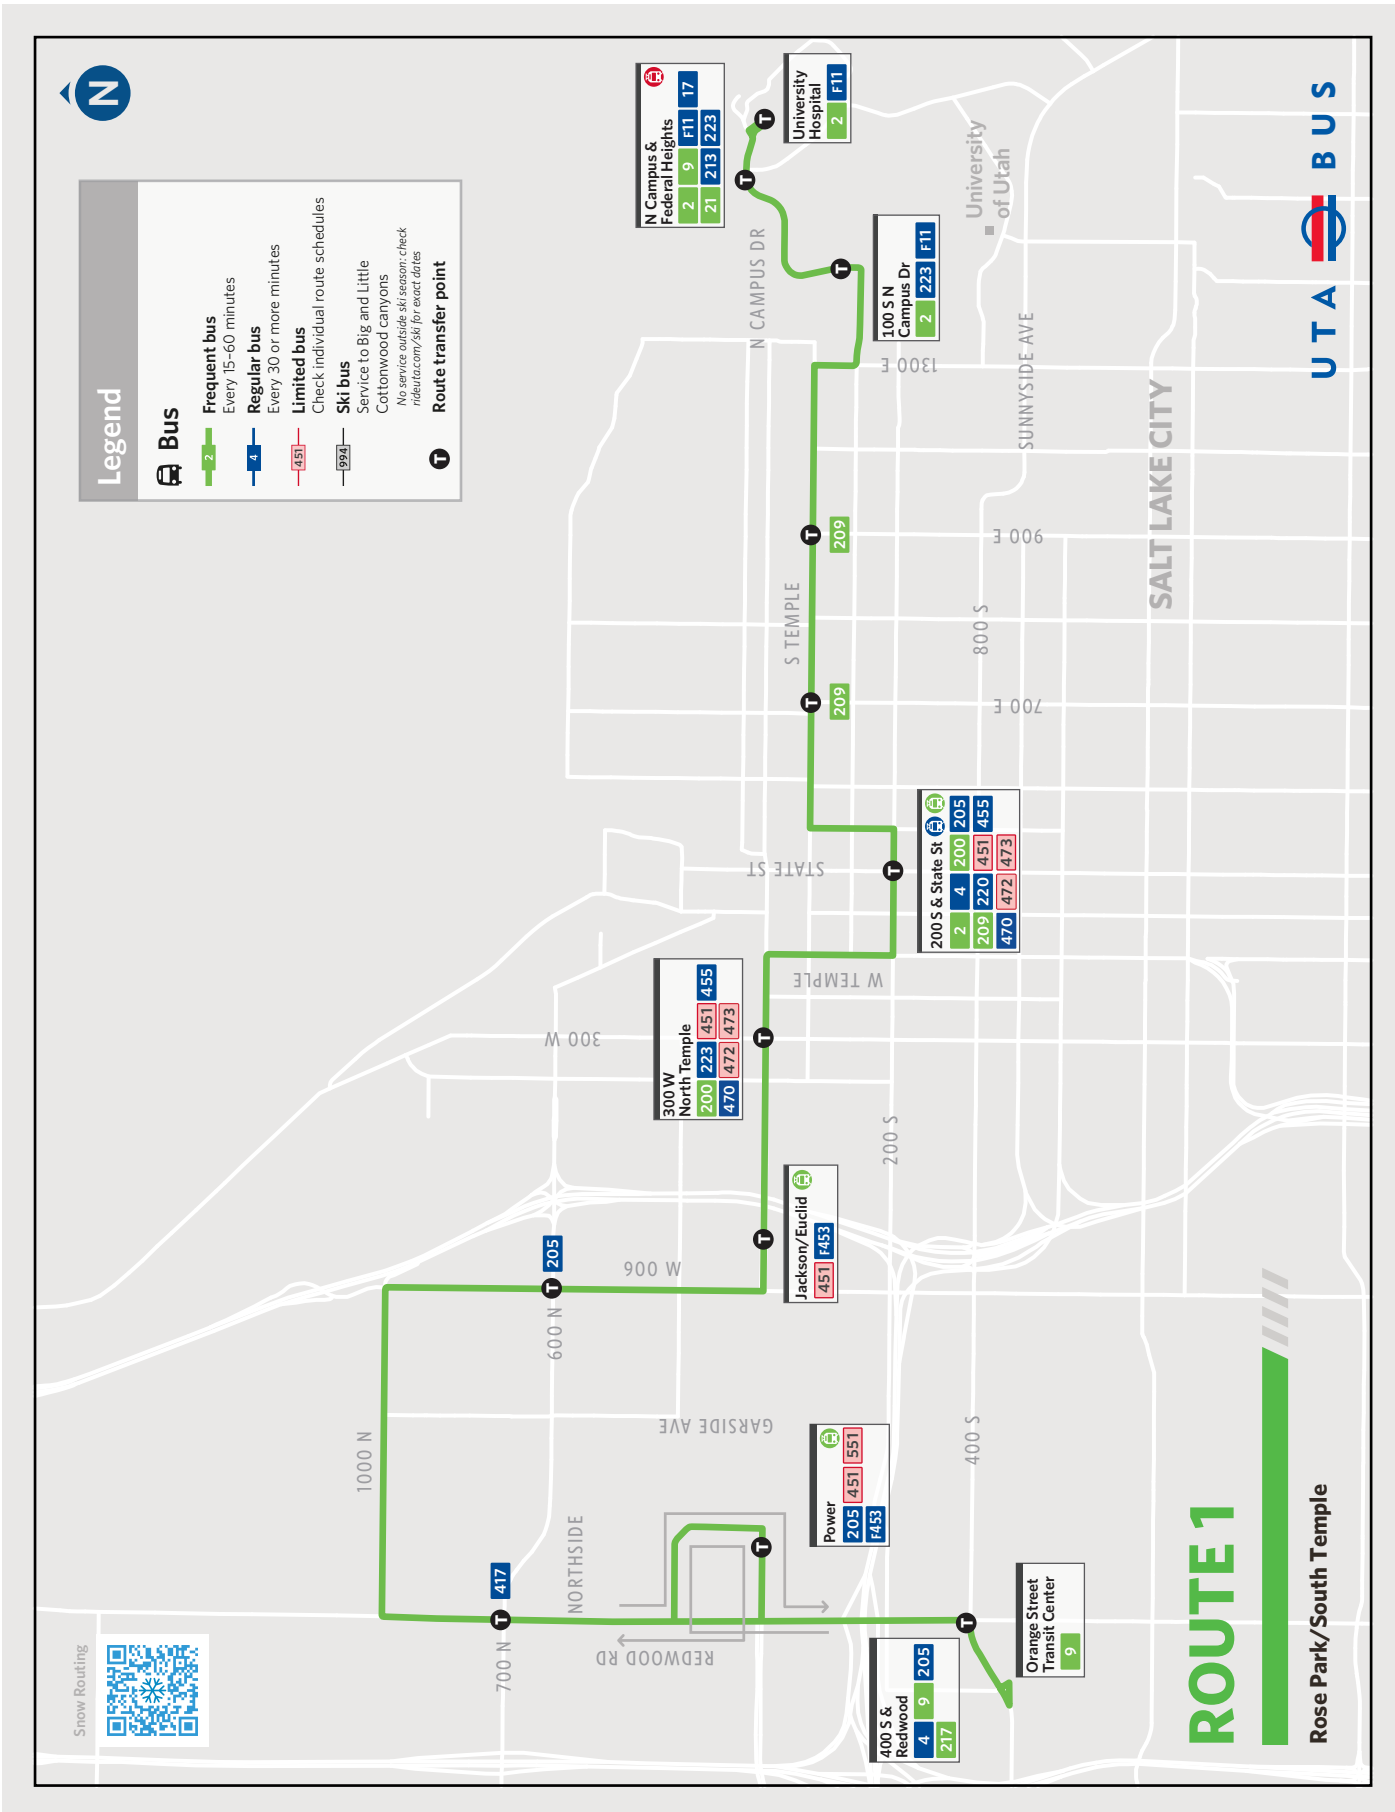

ROUTE 1

WEEKDAYS

To 400 S. Redwood