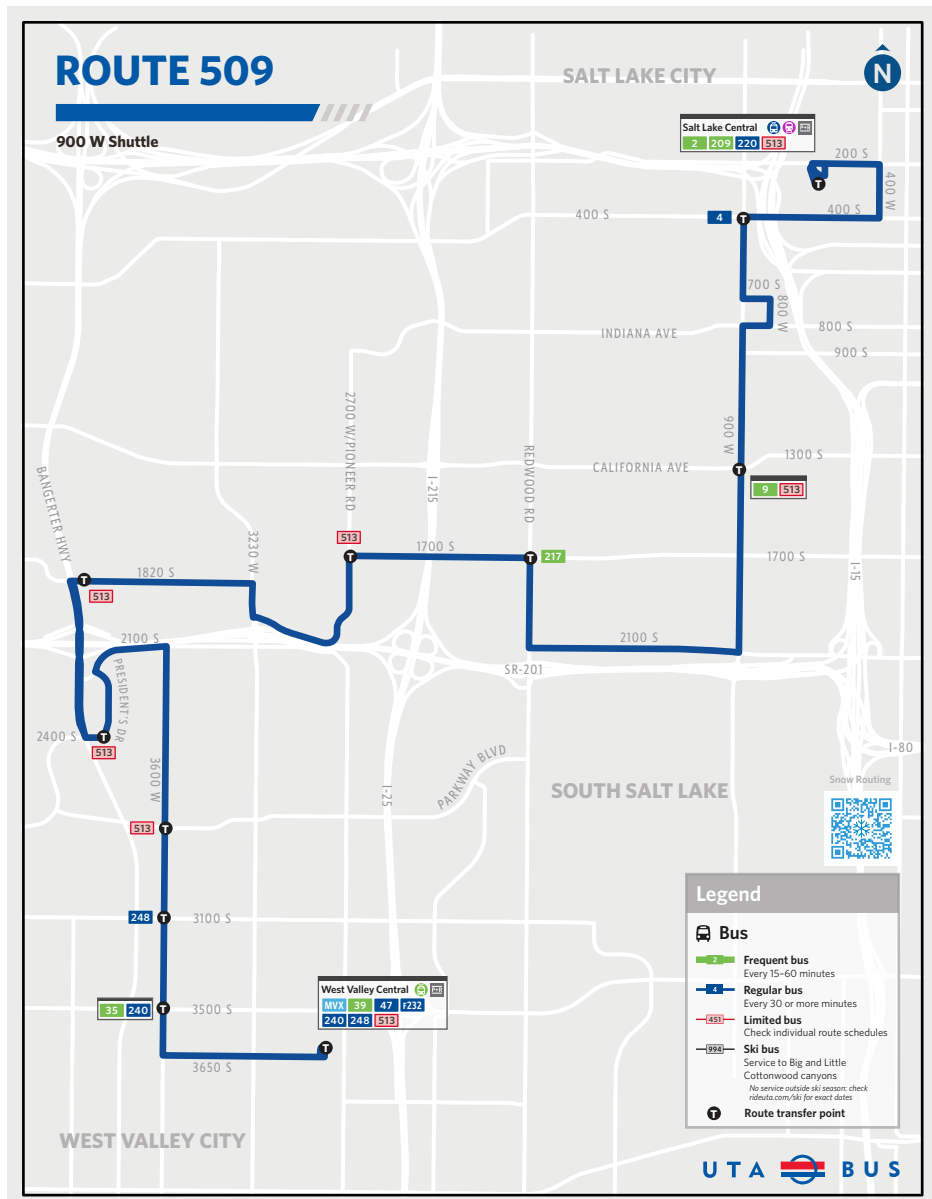

# ROUTE 513

# ROUTE 509

**INFORMATION**  
801-RIDE-UTA (801-743-3882)  
www.rideuta.com

**HOW TO USE THIS SCHEDULE**  
Determine your timepoint based on when you want to leave or when you want to arrive. Read across for your destination and down for your time and direction of travel. A route map is provided to help you relate to the timepoints shown. Weekday, Saturday, and Sunday schedules may differ from one another.