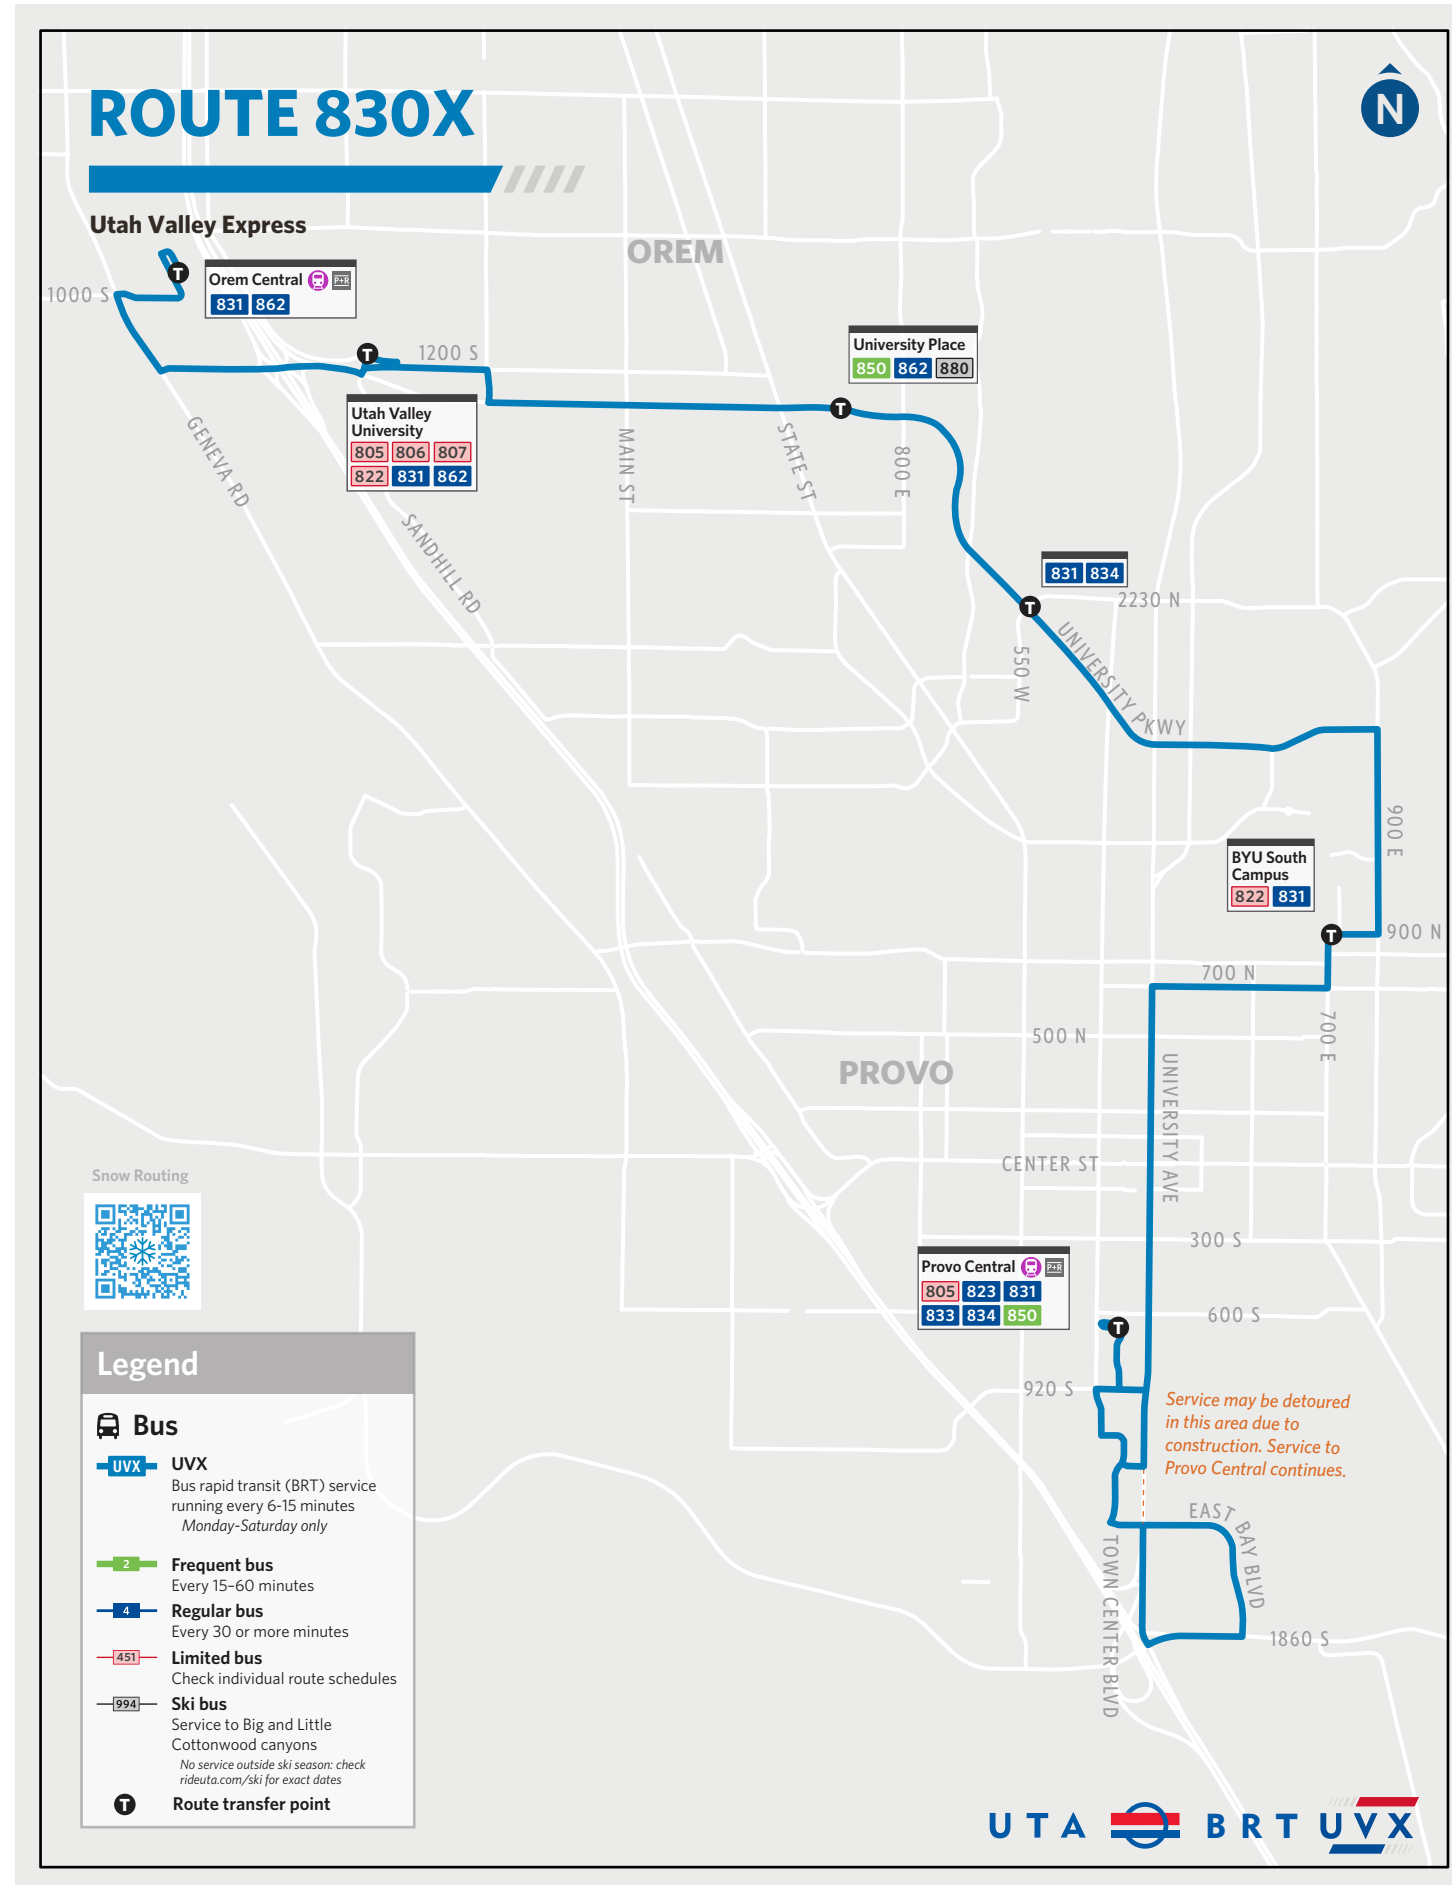

UVX ROUTE 830X

SEE SOMETHING? SAY SOMETHING!

To contact UTA Police:
Call 801-287-EYES (801-287-3937)
Text UTATIP and your tip to 274637

PLAN AND PAY WITH transit®

Available in the App Store and Google Play

HOW TO USE THIS SCHEDULE

Determine your timepoint based on when you want to leave or when you want to arrive. Read across for your destination and down for your time and direction of travel. A route map is provided to help you relate to the timepoints shown. Weekday, Saturday, and Sunday schedules may differ from one another.

SATURDAY

North to Orem Central Station

Provo Central Station	Center Street Station	300 North Station	Academy Square Station	Joaquin Station	BYU South Campus Station	BYU Central Campus Station	BYU North Campus Station	BYU Stadium Station	2230 North Station	University Place Station	Main Street Station	Lakeview Station	UVU Station	Orem Central Station
6:15a	6:21a	6:22a	6:24a	6:26a	6:28a	6:29a	6:32a	6:33a	6:36a	6:38a	6:40a	6:42a	6:44a	6:52a
6:45a	6:51a	6:52a	6:54a	6:56a	6:58a	6:59a	7:02a	7:03a	7:06a	7:08a	7:10a	7:12a	7:14a	7:22a
7:00a	7:06a	7:07a	7:09a	7:12a	7:14a	7:16a	7:19a	7:20a	7:24a	7:27a	7:30a	7:32a	7:34a	7:44a
UVX Runs Approximately Every 15 minutes until														
11:15p	11:22p	11:24p	11:26p	11:29p	11:31p	11:33p	11:36p	11:37p	11:41p	11:44p	11:47p	11:49p	11:51p	11:58p
11:47p	11:54p	11:56p	11:58p	12:01a	12:03a	12:05a	12:08a	12:09a	12:13a	12:16a	12:19a	12:21a	12:23a	12:30a
12:17a	12:24a	12:26a	12:28a	12:31a	12:33a	12:35a	12:38a	12:39a	12:43a	12:46a	12:49a	12:51a	12:53a	1:00a

East Bay Loop

Provo Central Station	East Bay South Station	East Bay North Station	Provo Central Station
6:20a	6:25a	6:27a	6:34a
6:37a	6:42a	6:44a	6:51a
6:54a	6:59a	7:01a	7:08a
7:20a	7:25a	7:27a	7:34a
UVX Runs Approximately Every 17 minutes until			
9:20p	9:25p	9:27p	9:34p
9:37p	9:42p	9:44p	9:51p
9:54p	9:59p	10:01p	10:08p
10:20p	10:25p	10:27p	10:34p