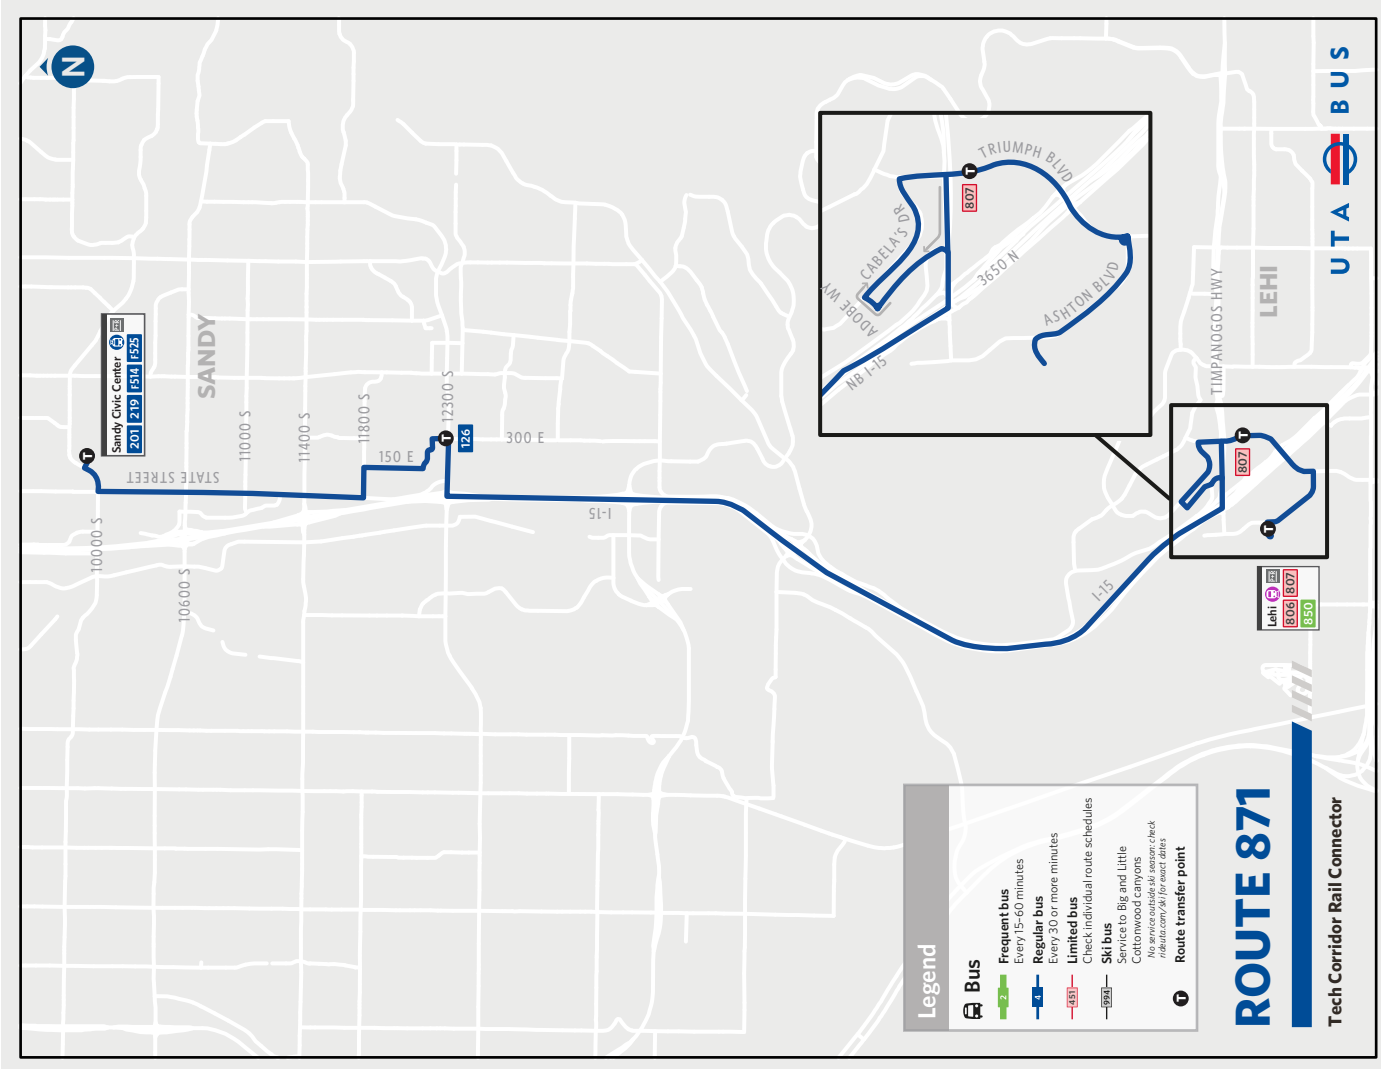

# ROUTE 871

## HOW TO USE THIS SCHEDULE

Determine your timepoint based on when you want to leave or when you want to arrive. Read across for your destination and down for your time and direction of travel. A route map is provided to help you relate to the timepoints shown. Weekday, Saturday, and Sunday schedules may differ from one another.

# SATURDAY

To Sandy Civic Center

To Lehi Station

Lehi Station
Adobe Building (Lehi)
Sandy Civic Center Station

7:47a	7:53a	8:25a
8:47a	8:53a	9:25a
9:47a	9:53a	10:25a
10:47a	10:53a	11:25a
11:47a	11:53a	12:25p
12:47p	12:54p	1:26p
1:47p	1:54p	2:26p
2:47p	2:54p	3:26p
3:47p	3:54p	4:26p
4:47p	4:54p	5:26p
5:47p	5:54p	6:26p
6:47p	6:53p	7:25p

# SUNDAY

To Sandy Civic Center

To Lehi Station

Lehi Station
Adobe Building (Lehi)
Sandy Civic Center Station

8:30a	8:35a	9:05a
9:30a	9:35a	10:05a
10:30a	10:35a	11:05a
11:30a	11:35a	12:05p
12:30p	12:35p	1:05p
1:30p	1:35p	2:05p
2:30p	2:35p	3:05p
3:30p	3:35p	4:05p
4:30p	4:35p	5:05p
5:30p	5:35p	6:05p